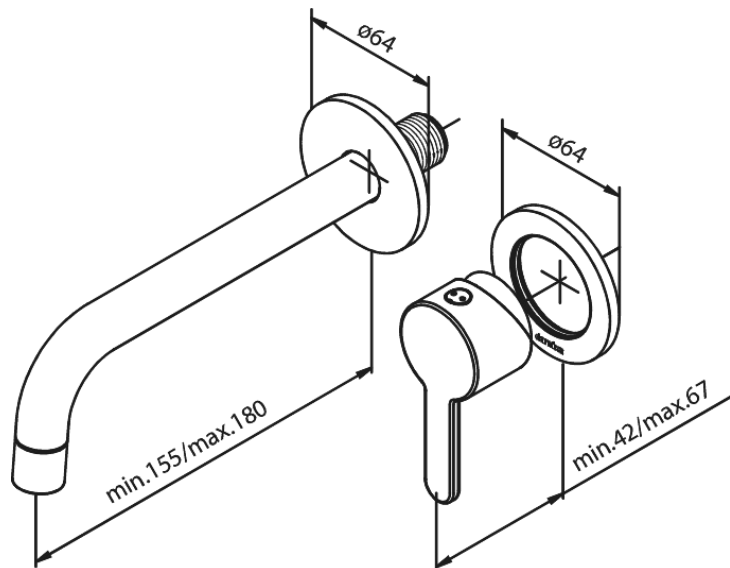

FM Mattsson Mora Group Denmark
Østbirkvej 2, DK-5240 Odense NØ

+45 88 33 00 34 damixa-international@fmm-mora.com

Mere information på <https://damixa.com>

damixa